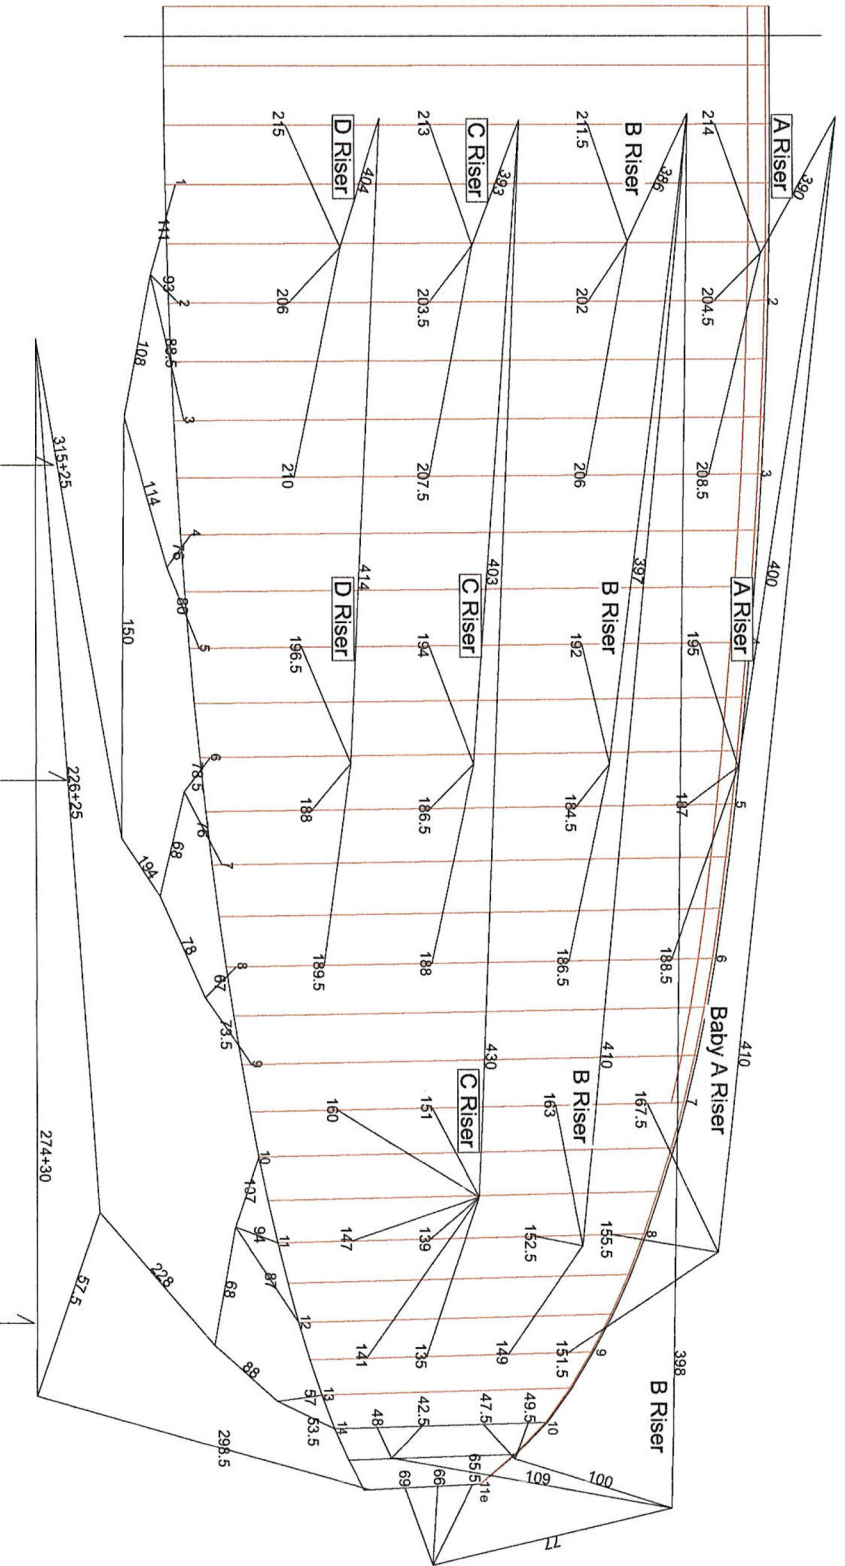

PLAN DE SUSPENTAGE FURY - 17

(Without pully Connect to the brake Handle)

(Through pully Connect to the brake Handle)

(Connect to the TST Handle)

PLAN DE SUSPENTAGE

FURY - 18

(Without pully Connect to the brake Handle)

(Through pully Connect to the brake Handle)

(Connect to the TST Handle)

PLAN DE SUSPENTAGE FURY - 20

(Without pully Connect to the brake Handle)

(Through pully Connect to the brake Handle)

(Connect to the TST Handle)

PLAN DE SUSPENTAGE

FURY - 23