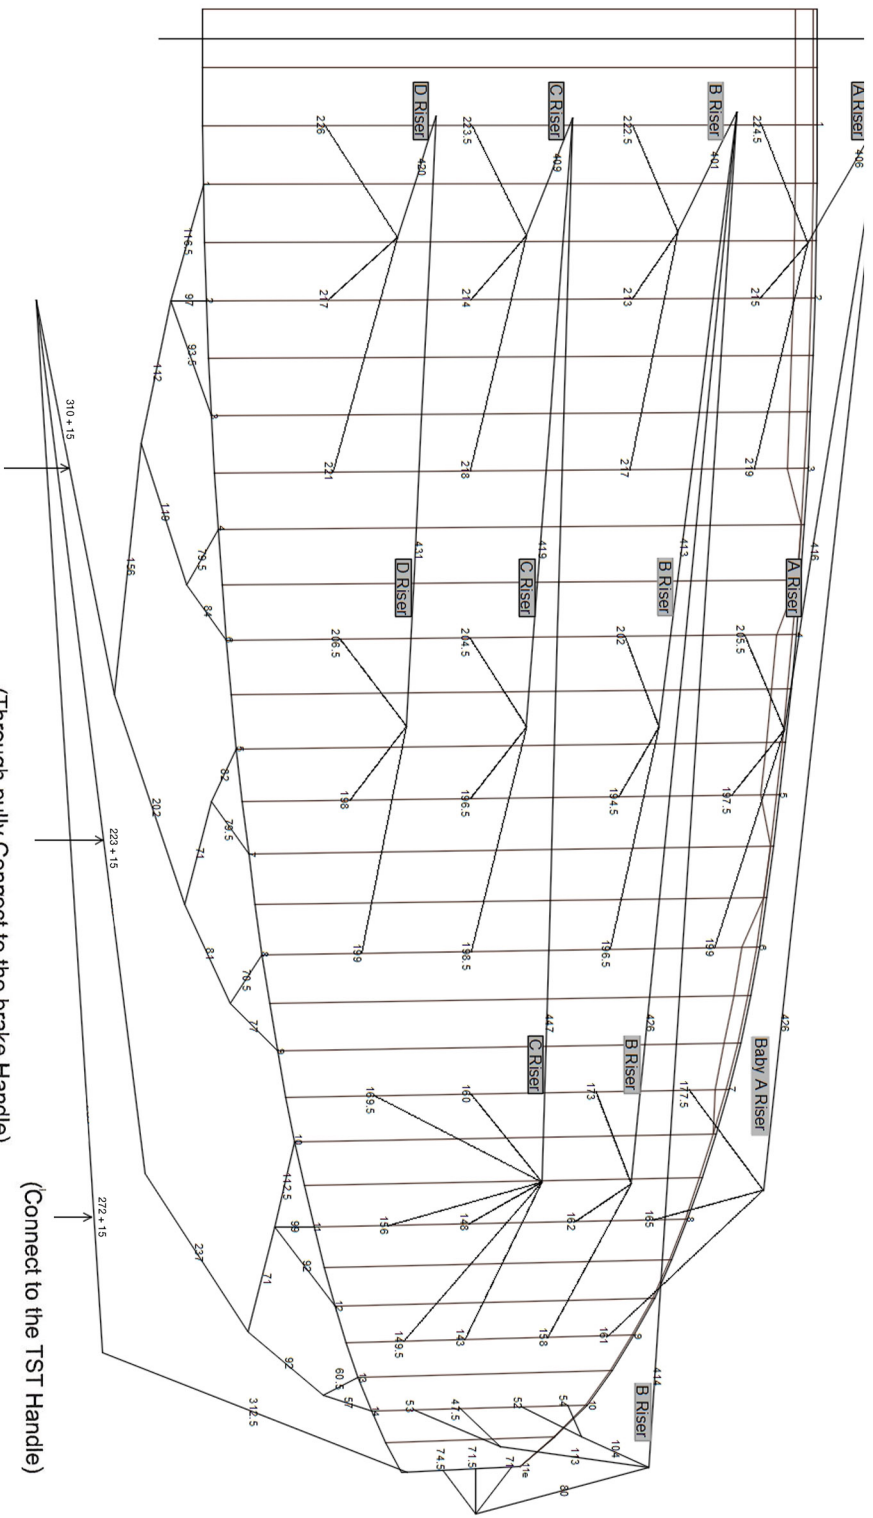

PLAN DE SUSPENTAGE FURY - 17

(Without pully Connect to the brake Handle)

(Through pully Connect to the brake Handle)

(Connect to the TST Handle)

PLAN DE SUSPENTAGE

FURY - 18

(Without pully Connect to the brake Handle)

(Through pully Connect to the brake Handle)

(Connect to the TST Handle)

PLAN DE SUSPENTAGE FURY - 20

(Without pully Connect to the brake Handle)

(Through pully Connect to the brake Handle)

(Connect to the TST Handle)

PLAN DE SUSPENTAGE

FURY - 23