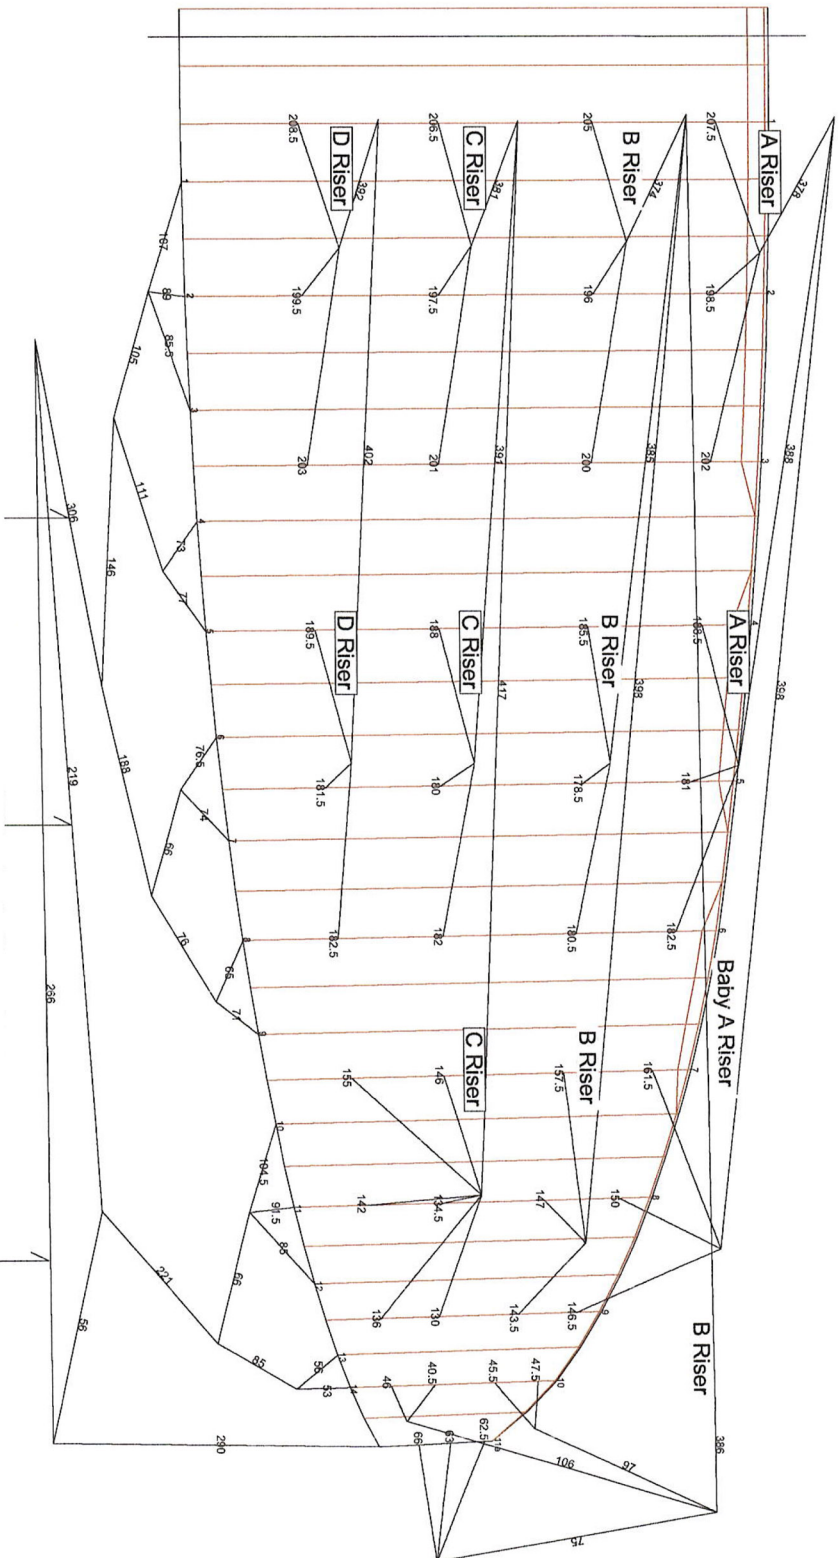

PLAN DE SUSPENTAGE FURY - 17

(Without pully Connect to the brake Handle)

(Through pully Connect to the brake Handle)

(Connect to the TST Handle)

PLAN DE SUSPENTAGE

FURY - 18

(Without pully Connect to the brake Handle)

(Through pully Connect to the brake Handle)

(Connect to the TST Handle)

PLAN DE SUSPENTAGE FURY - 20

(Without pully Connect to the brake Handle)

(Through pully Connect to the brake Handle)

(Connect to the TST Handle)

PLAN DE SUSPENTAGE

FURY - 23